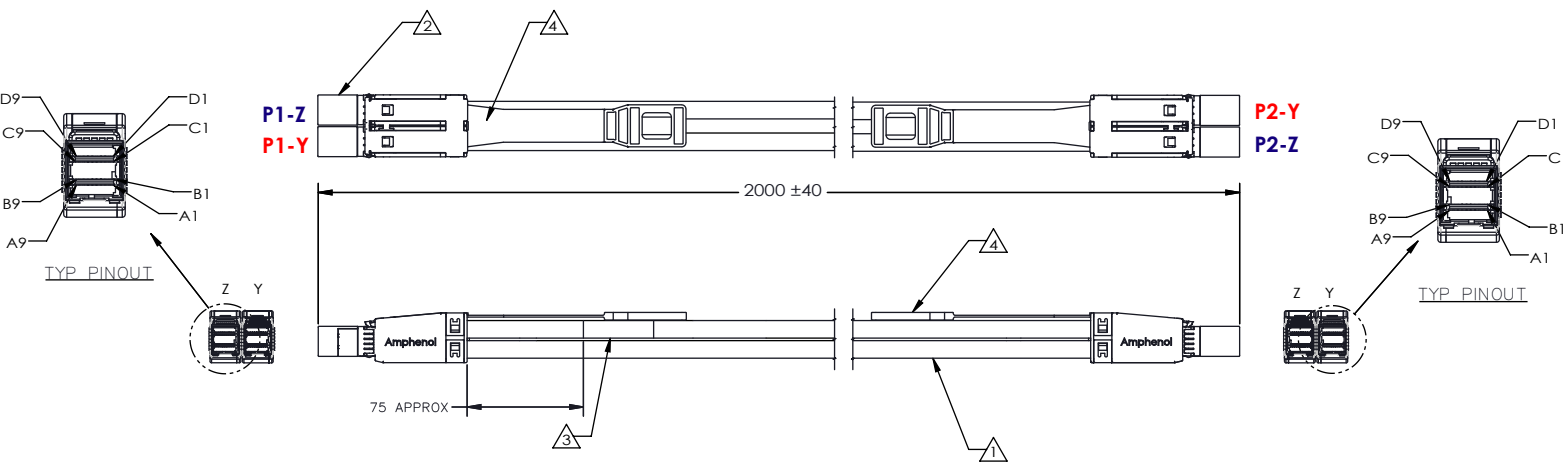

# External Mini SAS HD 8x (SFF-8644) Cable

2000 ± 40 mm

TABLE 2

ITEM No.	DESCRIPTION
①	30 AWG, 5P+2C, PVC BLACK, UL VW-1 80°C
②	PLUG, HDMSAS – REFERENCE SFF-8644
③	LABEL, WRAPPED – P/N & REV, DATE CODE, COUNTRY OF ORIGIN AND SERIAL NUMBER
④	LANYARD, HDMSAS, PANTONE 375C GREEN, UL 94V-0

## Pin-out assignment